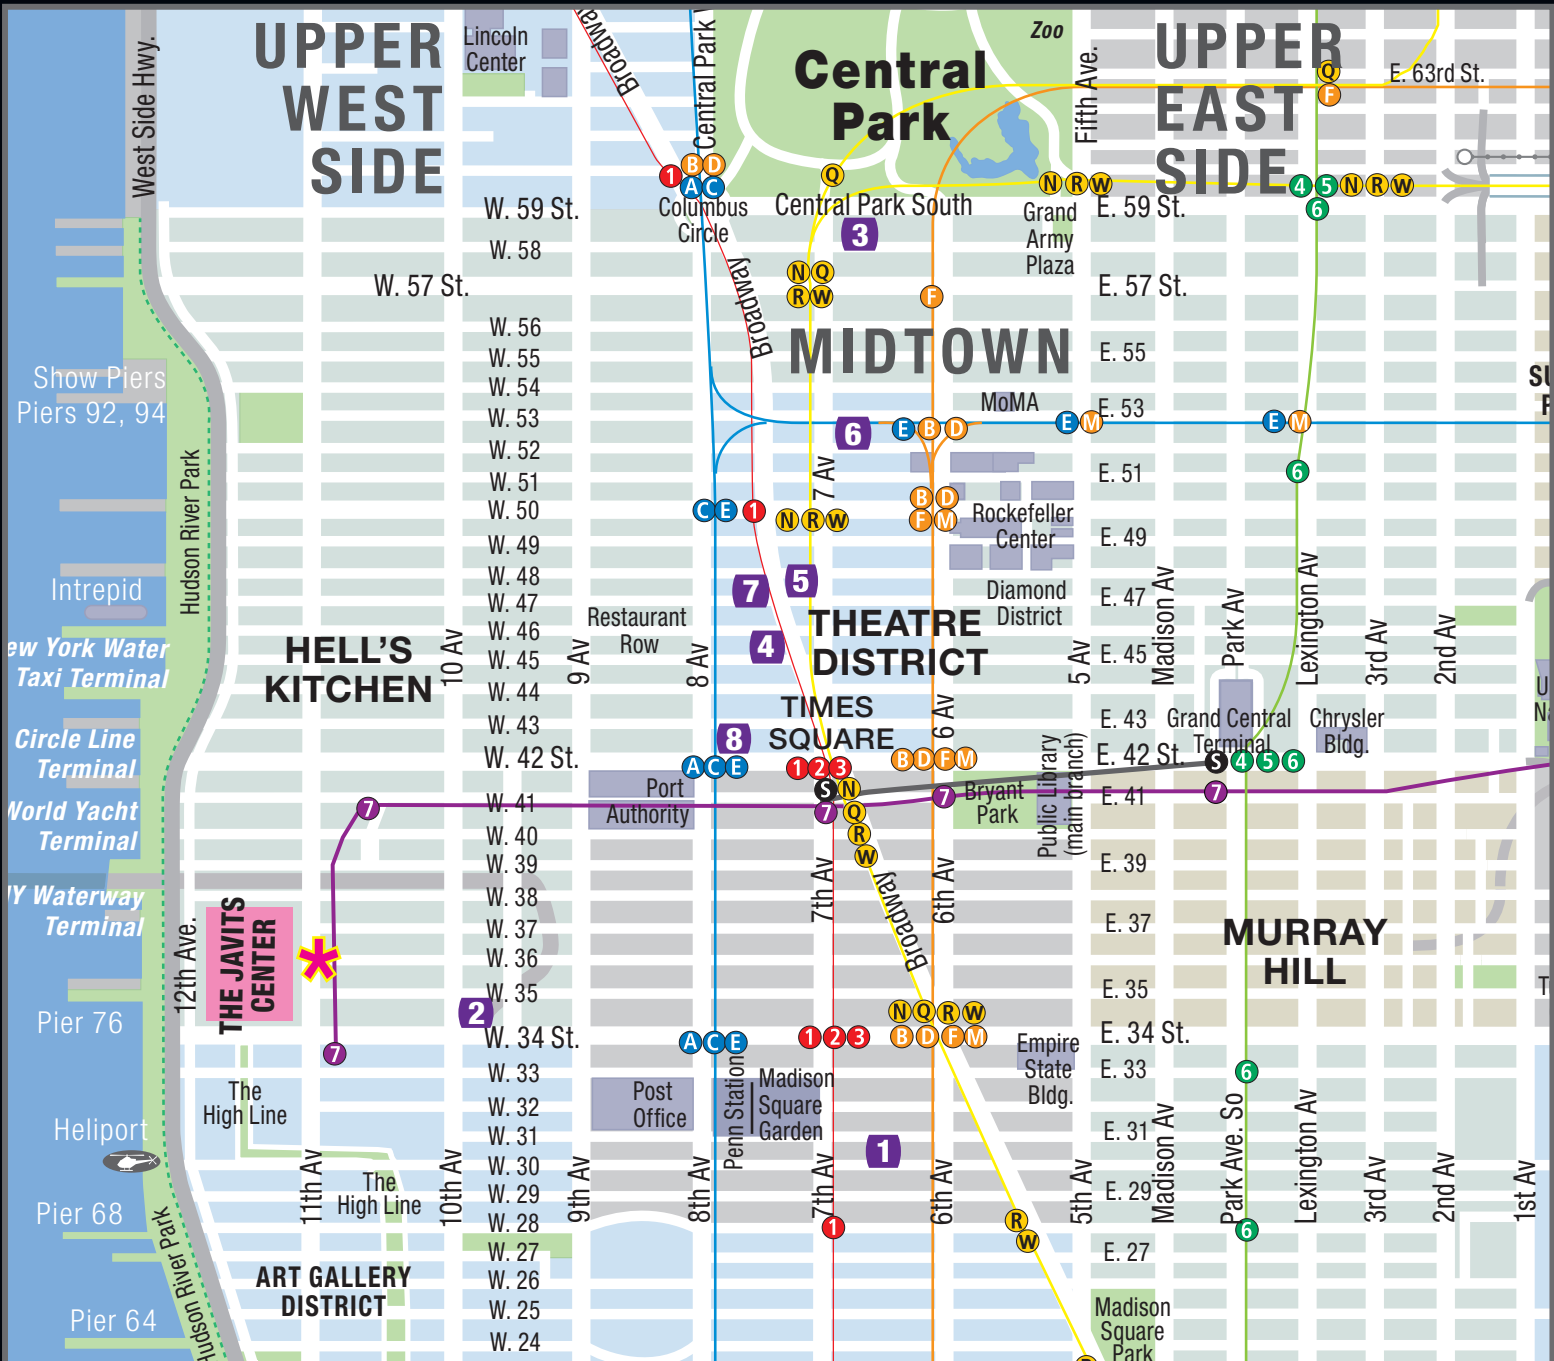

IGCS Annual Global Meeting Hotel Map

Current as of December 2021.
Map by David Lindroth Inc.
© NYC & Company, Inc.

Convention Center

The Javits Center | javitscenter.com
655 W. 34th St. (34th–38th Sts./11th Ave.;
enter between 35th and 36th Sts.) *

Hotels

- | | | | |
|---|---|--|---|
| Courtyard New York Manhattan/Chelsea
135 W. 30th St. (6th–7th Aves.) | 1 | Renaissance New York Times Square Hotel
714 7th Ave. (48th St.) | 5 |
| Courtyard New York Manhattan Midtown West
461 W. 34th St. (10th–Dyer Aves.) | 2 | Sheraton New York Times Square Hotel
811 7th Ave. (52nd–53rd Sts.) | 6 |
| JW Marriott Essex House New York
160 Central Park So. (6th–7th Aves.) | 3 | W New York–Times Square
1567 Broadway
(47th St. bet. Broadway and 8th Ave.) | 7 |
| New York Marriott Marquis
1535 Broadway (45th–46th Sts.) | 4 | The Westin New York at Times Square
270 W. 43rd St. (8th Ave.) | 8 |